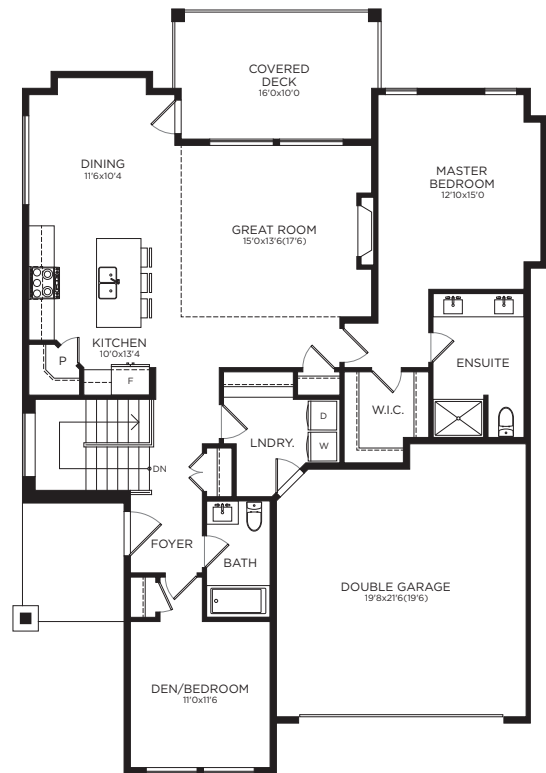

C Plan
The Stetson
2 Bedrooms, 2 Baths
2,506 sf

BASEMENT FLOOR PLAN
1,046 SQ.FT. UNFINISHED AREA

MAIN FLOOR PLAN
1,460 SQ.FT.

SIENNARIDGEKAMLOOPS.COM