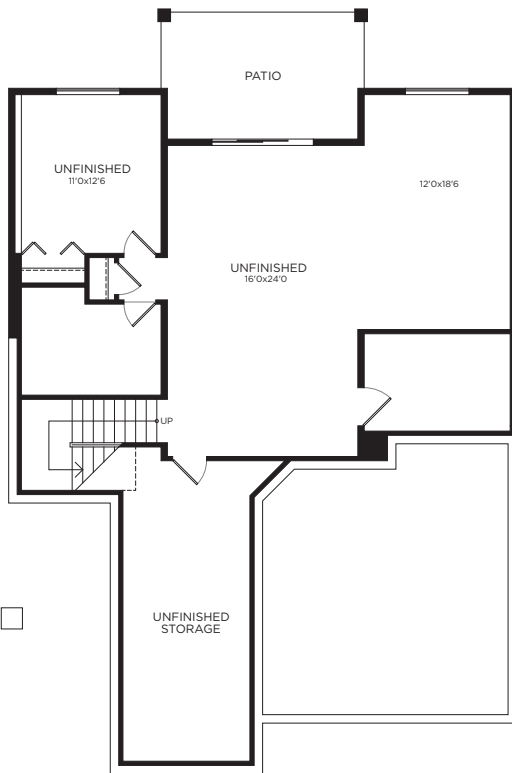

C Plan
The Stetson
2 Bedrooms, 2 Baths
2,506 sf

BASEMENT FLOOR PLAN
1,046 SQ.FT. UNFINISHED AREA

MAIN FLOOR PLAN
1,460 SQ.FT.

SIENNARIDGEKAMLOOPS.COM