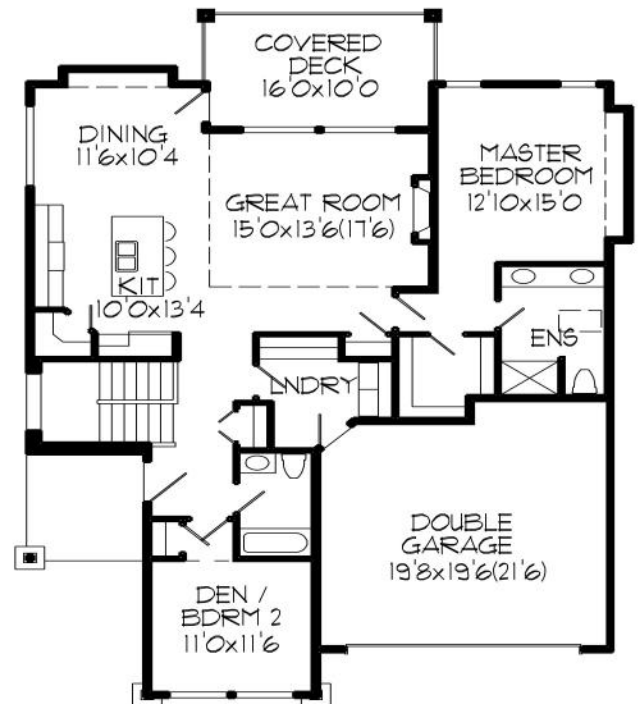

sienna ridge
RANCH STYLE COMMUNITY

Floor Plan C

Master Bedroom on Main Floor

Basement Floor Plan
1046 Sq.Ft. Unfinished

Main Floor Plan 1460 Sq.Ft.

E. & O.E.