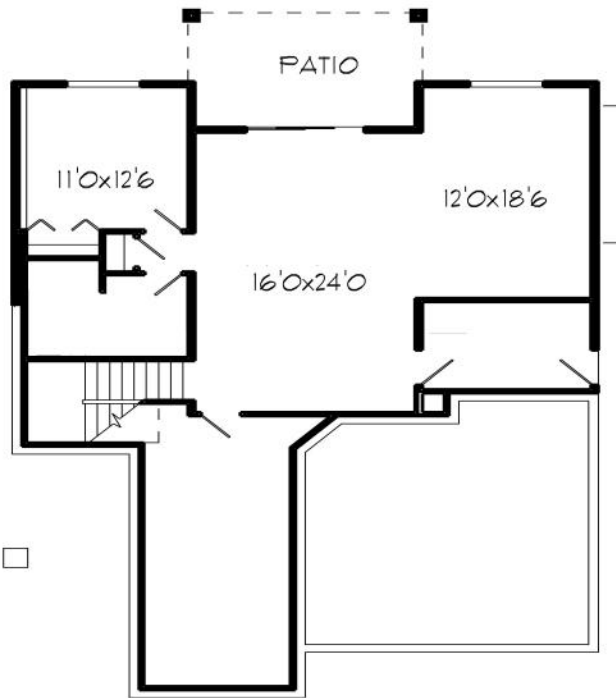

sienna ridge
RANCH STYLE COMMUNITY

Floor Plan C

Master Bedroom on Main Floor

Basement Floor Plan
1046 Sq.Ft. Unfinished

Main Floor Plan 1460 Sq.Ft.

E. & O.E.