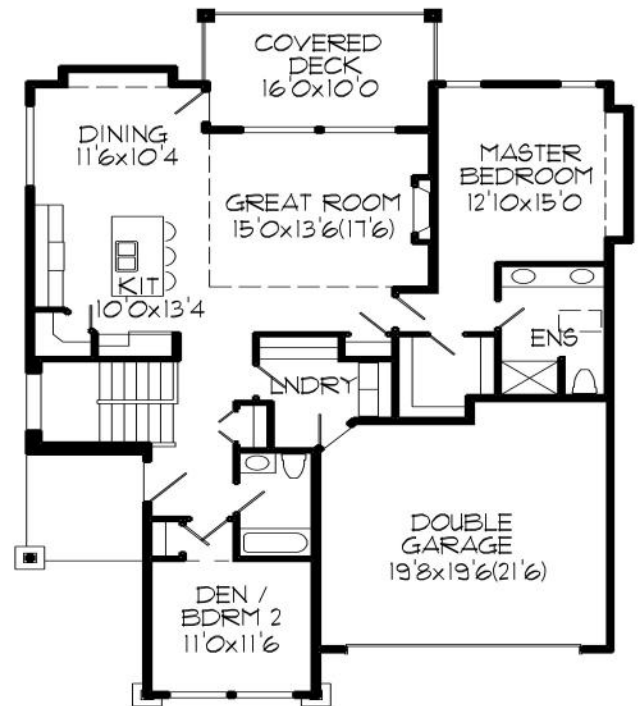

sienna ridge
RANCH STYLE COMMUNITY

Floor Plan C

Master Bedroom on Main Floor

Basement Floor Plan
1046 Sq.Ft. Unfinished

Main Floor Plan 1460 Sq.Ft.

E. & O.E.