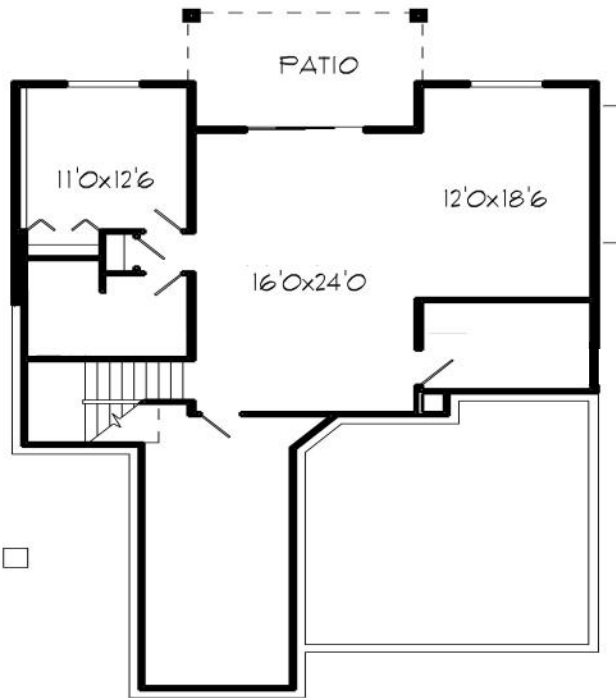

sienna ridge
RANCH STYLE COMMUNITY

Floor Plan C

Master Bedroom on Main Floor

Basement Floor Plan
1046 Sq.Ft. Unfinished

Main Floor Plan 1460 Sq.Ft.

E. & O.E.