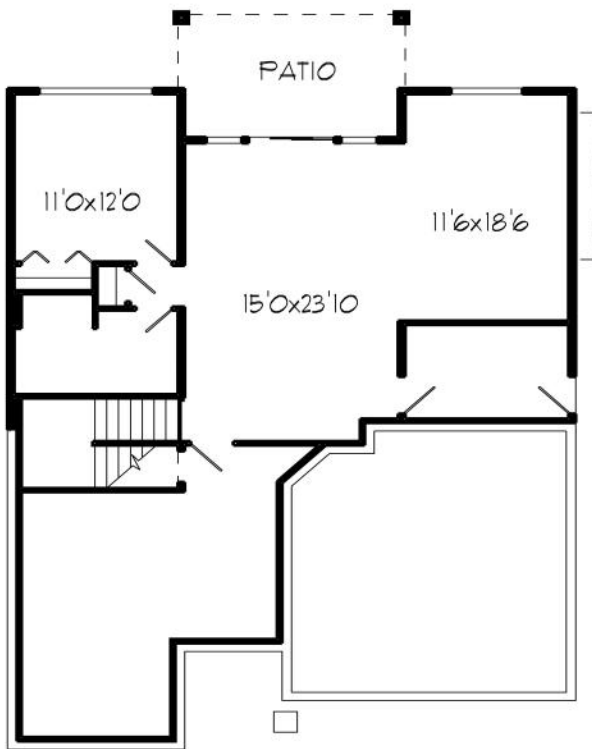

sienna ridge
RANCH STYLE COMMUNITY

Floor Plan B

Master Bedroom on Main Floor

Basement Floor Plan
1036 Sq.Ft. Unfinished

Main Floor Pan 1550 Sq.Ft.

E. & O.E.