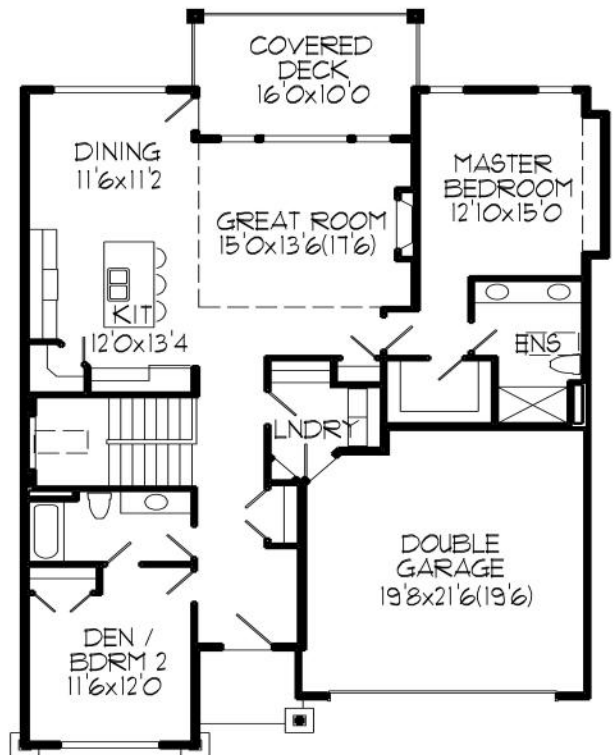

sienna ridge
RANCH STYLE COMMUNITY

Floor Plan B

Master Bedroom on Main Floor

Basement Floor Plan
1036 Sq.Ft. Unfinished

Main Floor Pan 1550 Sq.Ft.

E. & O.E.