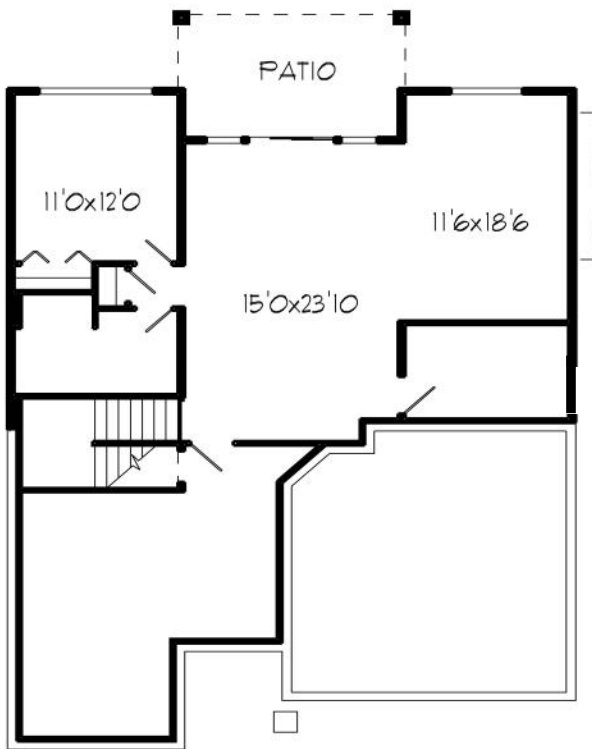

sienna ridge
RANCH STYLE COMMUNITY

Floor Plan B

Master Bedroom on Main Floor

Basement Floor Plan
1036 Sq.Ft. Unfinished

Main Floor Pan 1550 Sq.Ft.

E. & O.E.