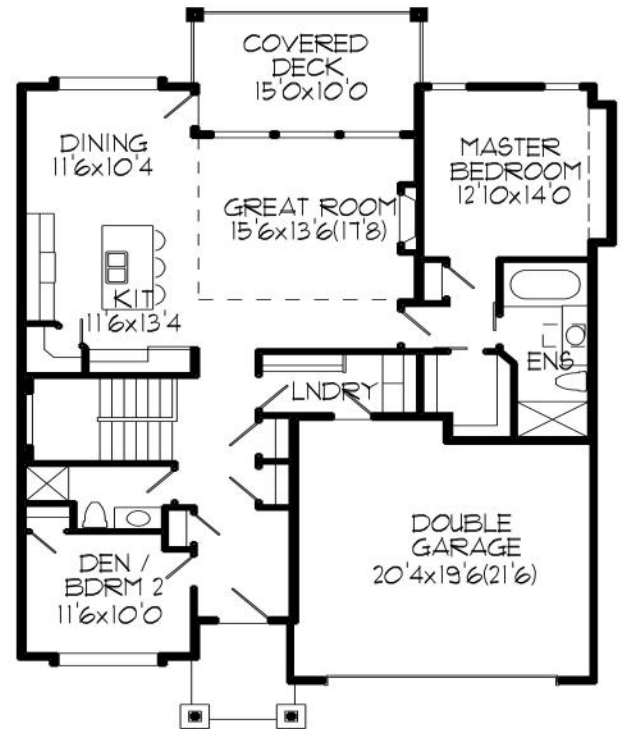

sienna ridge
RANCH STYLE COMMUNITY

Floor Plan A

Master Bedroom on Main Floor

Basement Floor Plan
1032 Sq.Ft. Unfinished.

Main Floor Plan 1464 Sq.Ft.

E. & O.E.