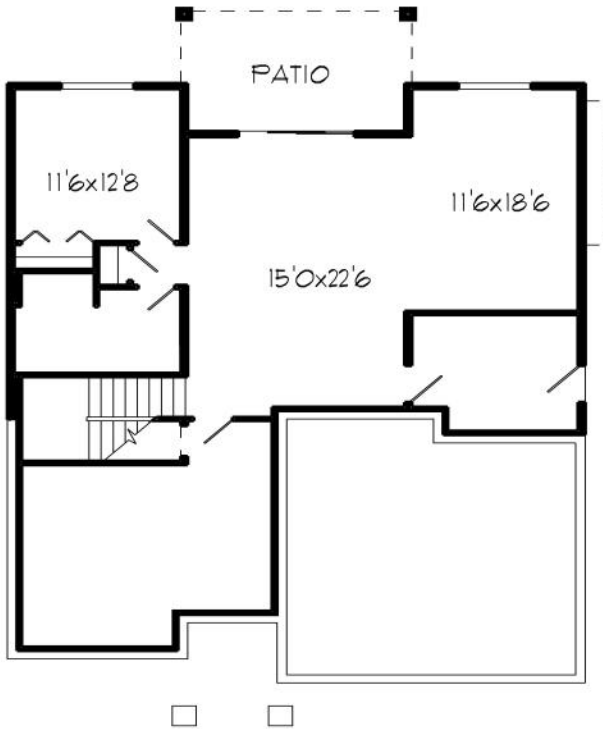

sienna ridge
RANCH STYLE COMMUNITY

Floor Plan A

Master Bedroom on Main Floor

Basement Floor Plan
1032 Sq.Ft. Unfinished.

Main Floor Plan 1464 Sq.Ft.

E. & O.E.