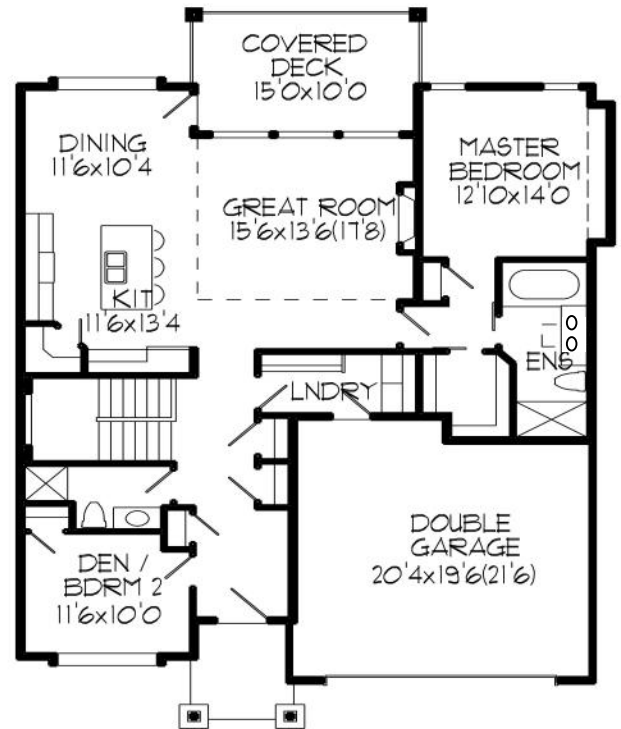

sienna ridge
RANCH STYLE COMMUNITY

Floor Plan A

Master Bedroom on Main Floor

Basement Floor Plan
1032 Sq.Ft. Unfinished.

Main Floor Plan 1464 Sq.Ft.

E. & O.E.