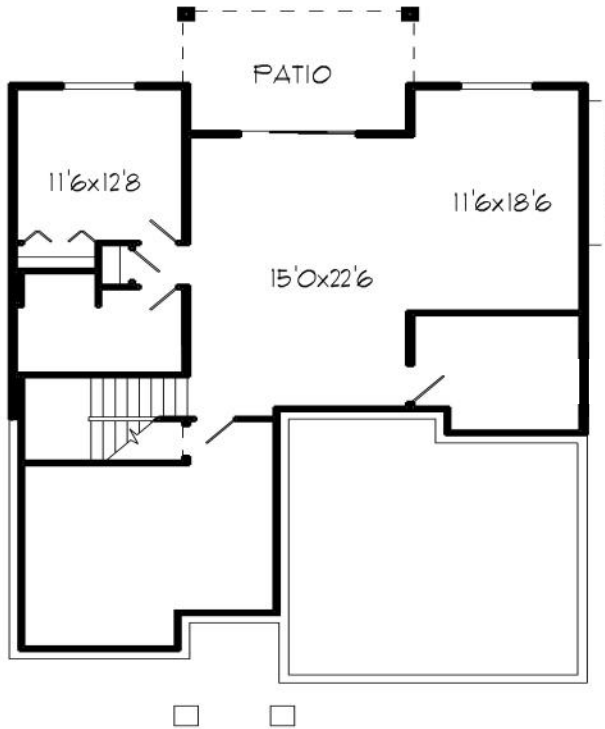

sienna ridge
RANCH STYLE COMMUNITY

Floor Plan A

Master Bedroom on Main Floor

Basement Floor Plan
1032 Sq.Ft. Unfinished.

Main Floor Plan 1464 Sq.Ft.

E. & O.E.